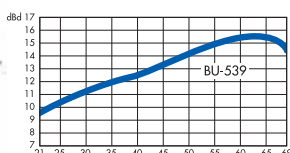

SERIES 900 TERRESTRIAL ANTENNAS

Large reflector UHF antennas

BU-539

Description

Double array antennas covering the complete gain range, in UHF broadband or for groups of channels. Fast and easy assembly, all the components are pre-mounted and no tools are required for their assembly.

Applications

Individual or MATV digital and analogue terrestrial TV installations where reception conditions are weak and unfavourable. The reflectors avoid interferences received from behind.

Characteristics

Rejects GSM signals as well as signals coming from the lower part of the antenna. Robust antenna with great resistance to both sun and saltpetre. Made from aluminium, weather-resistant ASA plastic and galvanised steel. Reduced size reflector to facilitate assembly and installation. Elevation angle adjustment, mounting in either horizontal or vertical polarity. The antenna includes a matching transformer designed especially for it with connection by means of a screw terminal. Packed individually, in multiple packs or unassembled.

Accessories

- 9010008 BR-401 UHF preamplifier for antenna box (24V=).
- 9010009 BR-411 UHF preamplifier for antenna box (12V=).