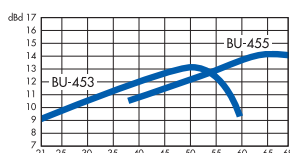

SERIES 900 TERRESTRIAL ANTENNAS

Large reflector UHF antennas

BU-539

Description

Double array antennas covering the complete gain range, in UHF broadband or for groups of channels. Fast and easy assembly, all the components are pre-mounted and no tools are required for their assembly.

Applications

Individual or MATV digital and analogue terrestrial TV installations where reception conditions are weak and unfavourable. The reflectors avoid interferences received from behind.

Characteristics

Rejects GSM signals as well as signals coming from the lower part of the antenna. Robust antenna with great resistance to both sun and saltpetre. Made from aluminium, weather-resistant ASA plastic and galvanised steel. Reduced size reflector to facilitate assembly and installation. Elevation angle adjustment, mounting in either horizontal or vertical polarity. The antenna includes a matching transformer designed especially for it with connection by means of a screw terminal. Packed individually, in multiple packs or unassembled.

Accessories

- 9010008 BR-401 UHF preamplifier for antenna box (24V=).
- 9010009 BR-411 UHF preamplifier for antenna box (12V=).