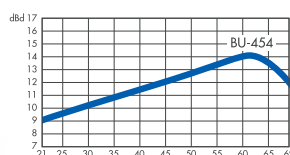

SERIES 900 TERRESTRIAL ANTENNAS

Large reflector UHF antennas

BU-539

Description

Double array antennas covering the complete gain range, in UHF broadband or for groups of channels. Fast and easy assembly, all the components are pre-mounted and no tools are required for their assembly.

Applications

Individual or MATV digital and analogue terrestrial TV installations where reception conditions are weak and unfavourable. The reflectors avoid interferences received from behind.

Characteristics

Rejects GSM signals as well as signals coming from the lower part of the antenna. Robust antenna with great resistance to both sun and saltpetre. Made from aluminium, weather-resistant ASA plastic and galvanised steel. Reduced size reflector to facilitate assembly and installation. Elevation angle adjustment, mounting in either horizontal or vertical polarity. The antenna includes a matching transformer designed especially for it with connection by means of a screw terminal. Packed individually, in multiple packs or unassembled.

Accessories

- 9010008 BR-401 UHF preamplifier for antenna box (24V=).
- 9010009 BR-411 UHF preamplifier for antenna box (12V=).